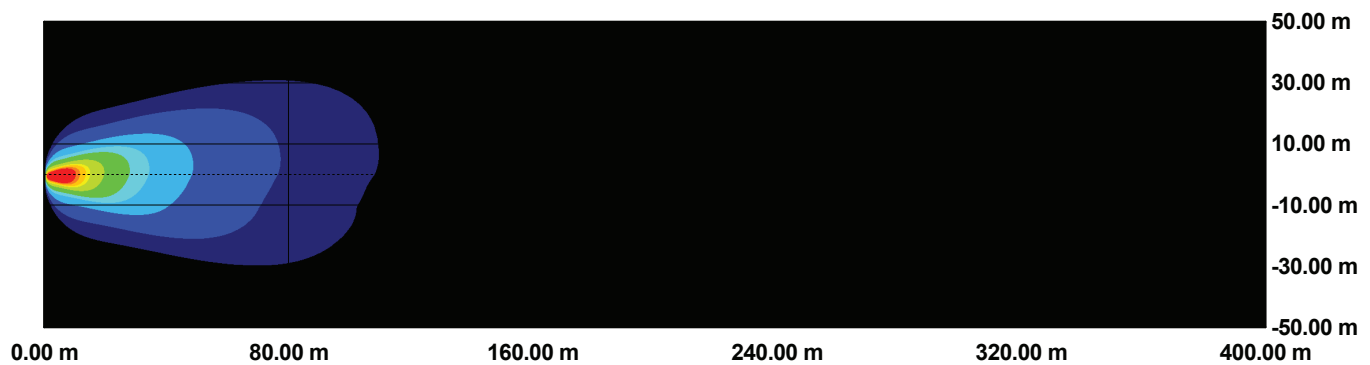

### FLOOD BEAM (40°)

Part No. AC version: ILPM05B3040PSE (black), ILPM05W3040PSE (white) DC version: ILPM05B3040 (black), ILPM05W3040 (white)

### WIDE FLOOD BEAM (60°)

Part No. AC version: ILPM05B3060PSE (black), ILPM05W3060PSE (white) DC version: ILPM05B3060 (black), ILPM05W3060 (white)

### SUPER WIDE FLOOD BEAM (90°)

Part No. AC version: ILPM05B3090PSE (black), ILPM05W3090PSE (white) DC version: ILPM05B3090 (black), ILPM05W3090 (white)