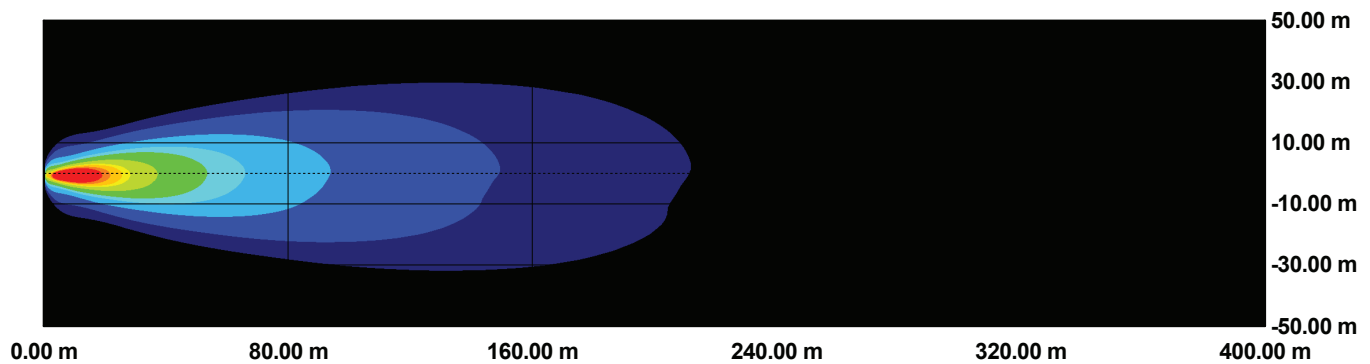

### FLOOD BEAM (40°)

Part No. AC version: ILPM05B3040PSE (black), ILPM05W3040PSE (white) DC version: ILPM05B3040 (black), ILPM05W3040 (white)

### WIDE FLOOD BEAM (60°)

Part No. AC version: ILPM05B3060PSE (black), ILPM05W3060PSE (white) DC version: ILPM05B3060 (black), ILPM05W3060 (white)

### SUPER WIDE FLOOD BEAM (90°)

Part No. AC version: ILPM05B3090PSE (black), ILPM05W3090PSE (white) DC version: ILPM05B3090 (black), ILPM05W3090 (white)