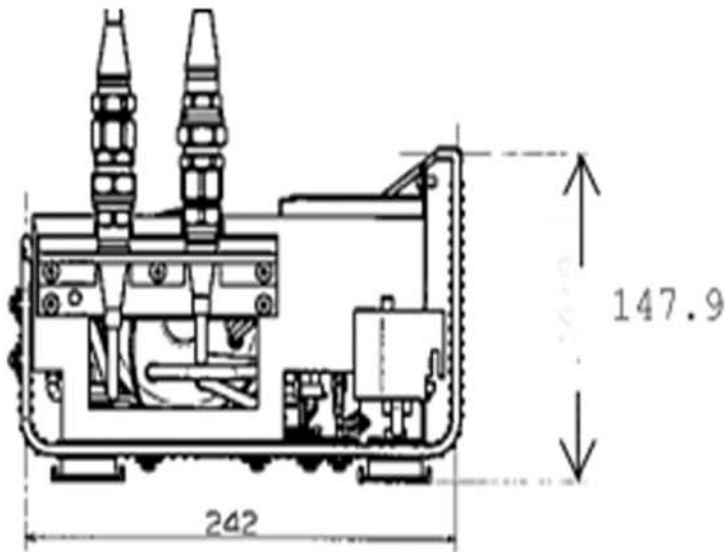

# Engel IceBox Conversion Dimensions (mm)

SCQT 4408F-U1-L (L-Shaped Evaporator)

SCQT 4408F-U1-I (Flat Evaporator)

**SCQT 4408F-U1-I**

**SCQT 4408F-U1-L**