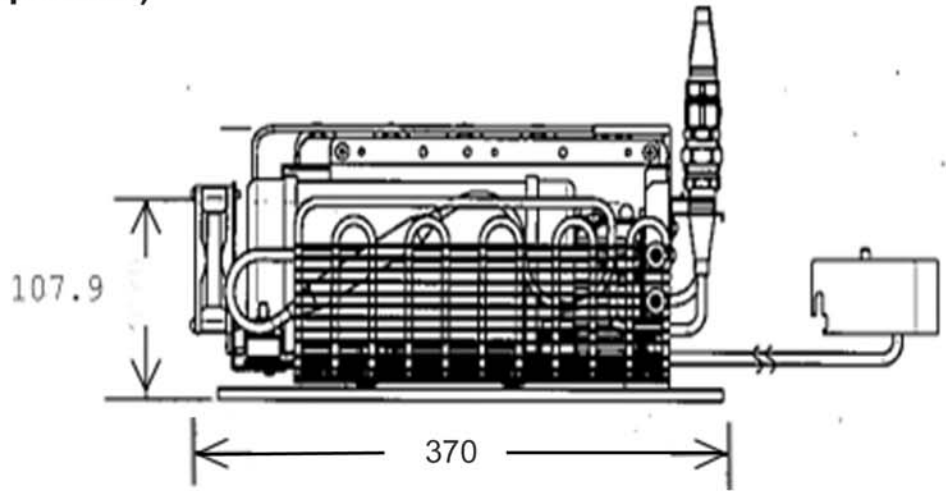

# Engel IceBox Conversion Dimensions (mm)

SCQT 4408F-U1-L (L-Shaped Evaporator)

SCQT 4408F-U1-I (Flat Evaporator)

**SCQT 4408F-U1-I**

**SCQT 4408F-U1-L**