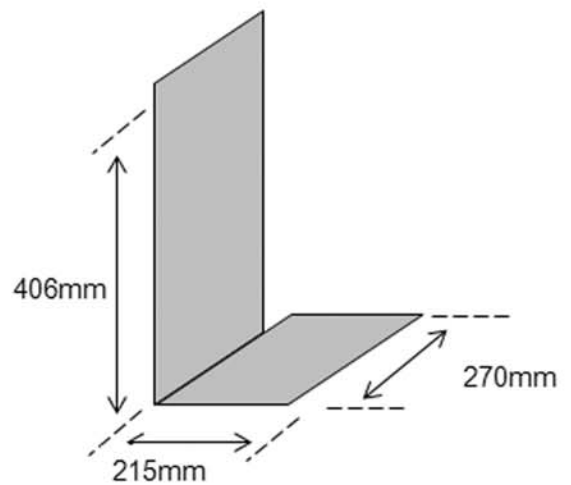

# Engel IceBox Conversion Dimensions (mm)

SCQT 4408F-U1-L (L-Shaped Evaporator)

SCQT 4408F-U1-I (Flat Evaporator)

**SCQT 4408F-U1-I**

**SCQT 4408F-U1-L**