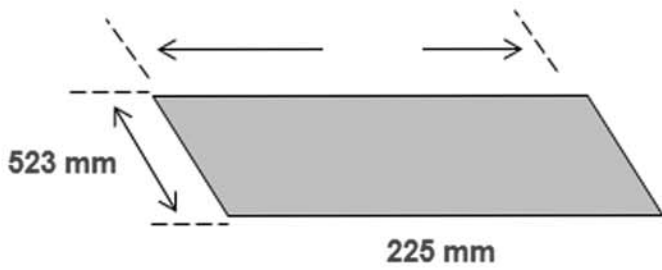

# Engel IceBox Conversion Dimensions (mm)

SCQT 4408F-U1-L (L-Shaped Evaporator)

SCQT 4408F-U1-I (Flat Evaporator)

**SCQT 4408F-U1-I**

**SCQT 4408F-U1-L**